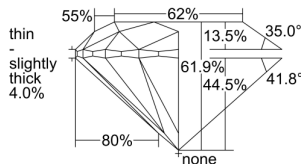

GIA®

FACSIMILE

GIA REPORT 2225736589

Verify this report at GIA.edu

GIA NATURAL DIAMOND DOSSIER®

December 05, 2022
GIA Report Number 2225736589
Shape and Cutting Style ..... Round Brilliant
Measurements ..... 3.68 - 3.70 x 2.29 mm

GRADING RESULTS

Carat Weight ..... 0.19 carat
Color Grade ..... F
Clarity Grade VS1
Cut Grade ..... Very Good

ADDITIONAL GRADING INFORMATION

Polish ..... Very Good
Symmetry ..... Excellent
Fluorescence ..... None
Clarity Characteristics..Crystal, Indented Natural, Cloud, Pinpoint
Inscription(s): GIA 2225736589

PROPORTIONS

GRADING SCALES

GIA COLOR SCALE	GIA CLARITY SCALE	GIA CUT SCALE	
COLOURLESS D	FLAWLESS	EXCELLENT	
E	INTERNALLY FLAWLESS		
F		VVS₁	VERY GOOD
G	VVS₂		
H	VS₁	GOOD	
I	VS₂		
J	SI₁	FAIR	
K	SI₂		
L	I₁	POOR	
M	I₂		
N	I₃		
O			
P			
Q			
R			
S			
T			
U			
V			
W			
X			
Y			
Z